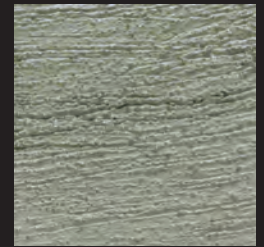

# ACRYL-pen

**PENETRATING, PIGMENTED  
WATER-REPELLENT SEALER AND STAIN**

Achieve vibrant, long-lasting color and protection for horizontal concrete surfaces with **Acryl-Pen**. Use one or multiple colors to attain the design and look you want. The integrity of **Acryl-Pen** color will outlast other topically applied stains and is resistant to fading or darkening from environmental exposure. No secondary sealer is required, making application simple!

## STANDARD COLORS

AMBER

BLACK

CHARCOAL GRAY

CUB BROWN

LIGHT BROWN

LIGHT CONCRETE GRAY

MEDIUM BROWN